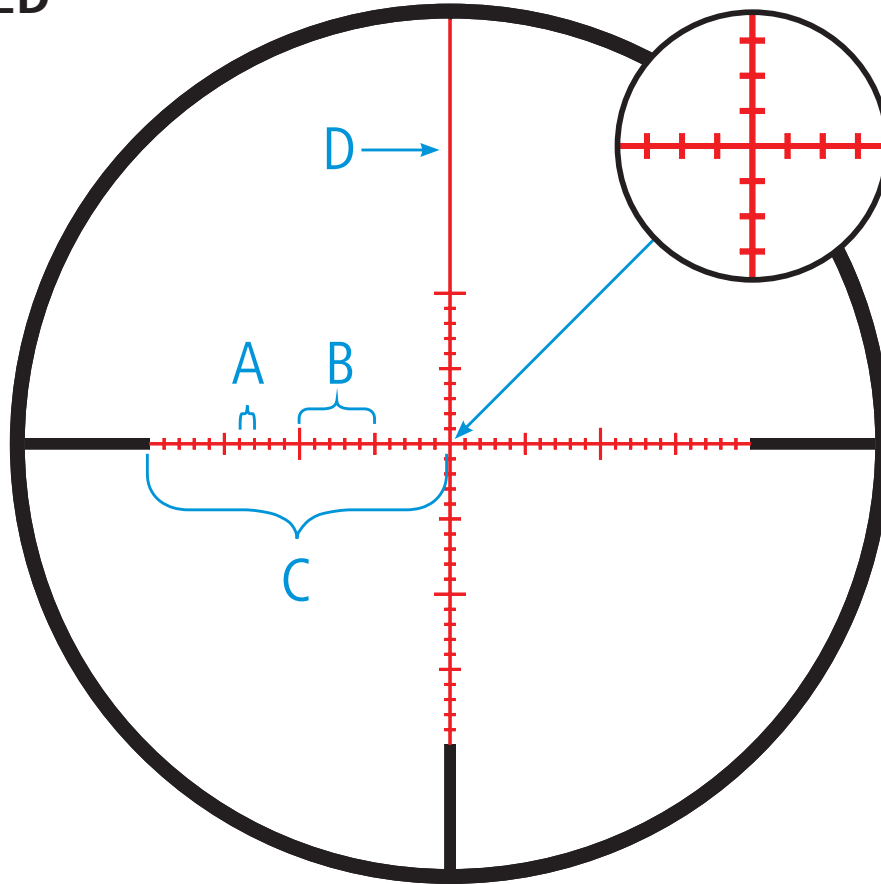

RETICLE TYPE

CONQUEST V4 6-24x50

RETICLE #

ZMOAi-1

#93

ILLUMINATED

ZMOAi-1

#93

ILLUMINATED

RIFLESCOPE(S)	CONQUEST V4 6-24x50
Magnification	@ 24x
	MOA
Distance A	1
Distance B	5
Distance C	20
Line Thickness D	0.14 @ 24x