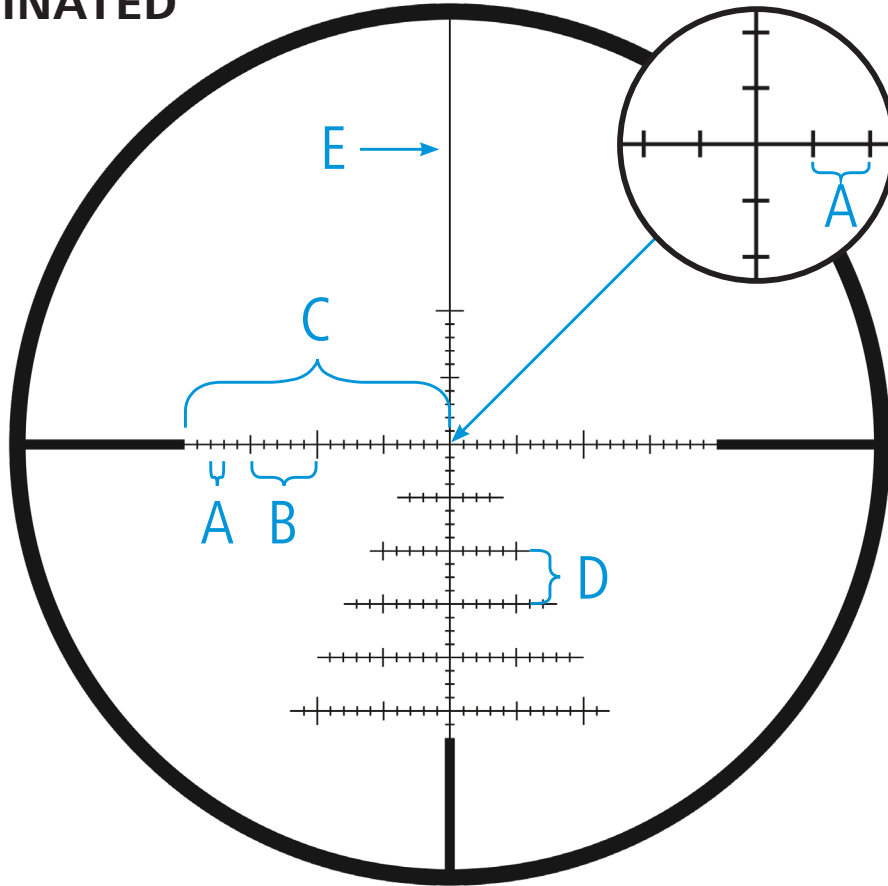

RETICLE TYPE

CONQUEST V4 6-24x50

RETICLE #

**ZBR-1**

**#91**

NON-ILLUMINATED

ZBR-1

#91

NON-ILLUMINATED

RIFLESCOPE(S)	CONQUEST V4 6-24x50
Magnification	@ 24x
	<b>MOA</b>
Distance A	1
Distance B	5
Distance C	20
Distance D	4
Line Thickness E	0.14 @ 24x