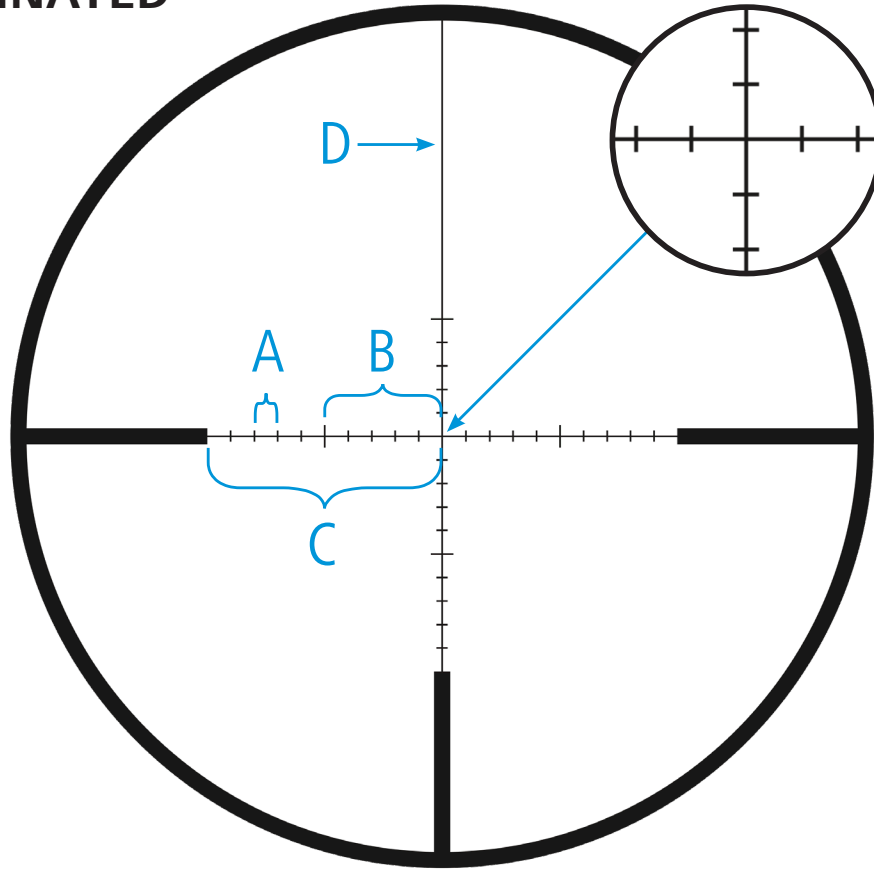

RETICLE TYPE

CONQUEST V4 4-16x44

RETICLE #

ZMOA-2

#94

NON-ILLUMINATED

ZMOA-2

#94

NON-ILLUMINATED

RIFLESCOPE(S)	CONQUEST V4 4-16x44
Magnification	@ 16x
	<b>MOA</b>
Distance A	2
Distance B	10
Distance C	20
Line Thickness D	0.19 @16x