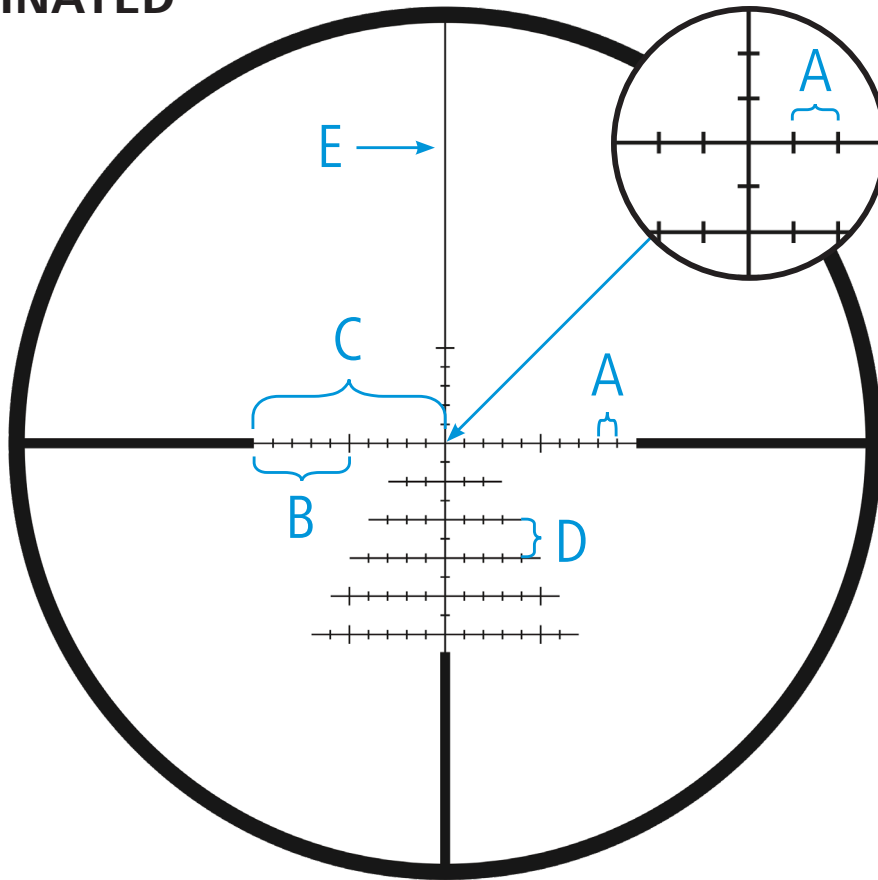

RETICLE TYPE

CONQUEST V4 4-16x44

RETICLE #

**ZBR-2**

**#92**

NON-ILLUMINATED

ZBR-2

#92

NON-ILLUMINATED

RIFLESCOPE(S)	CONQUEST V4 4-16x44
Magnification	@ 16x
	<b>MOA</b>
Distance A	2
Distance B	10
Distance C	20
Distance D	4
Line Thickness E	0.19 @ 16x