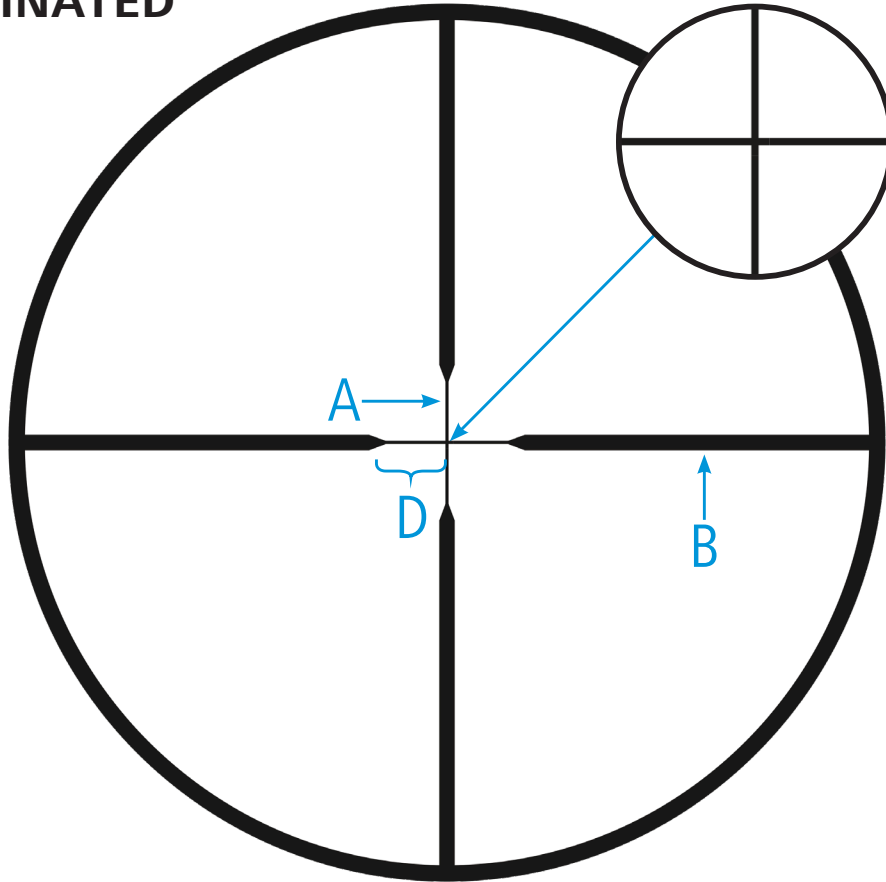

RETICLE TYPE

CONQUEST V4 4-16x44

RETICLE #

Z-Plex

#20

NON-ILLUMINATED

Z-Plex**#20****NON-ILLUMINATED**

RIFLESCOPE(S)	CONQUEST V4 4-16x44
Magnification	@ 16x
	MOA
Line Thickness A	0.13
Bar Thickness B	0.71
Dot Size C	N/A
Opening D	12.5